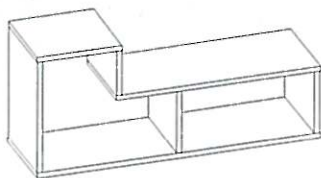

širina/width/Breite • višina/height/Höhe • globina/depth/Tiefe

225/2
EXPANDO 2
1500x660(390)x450